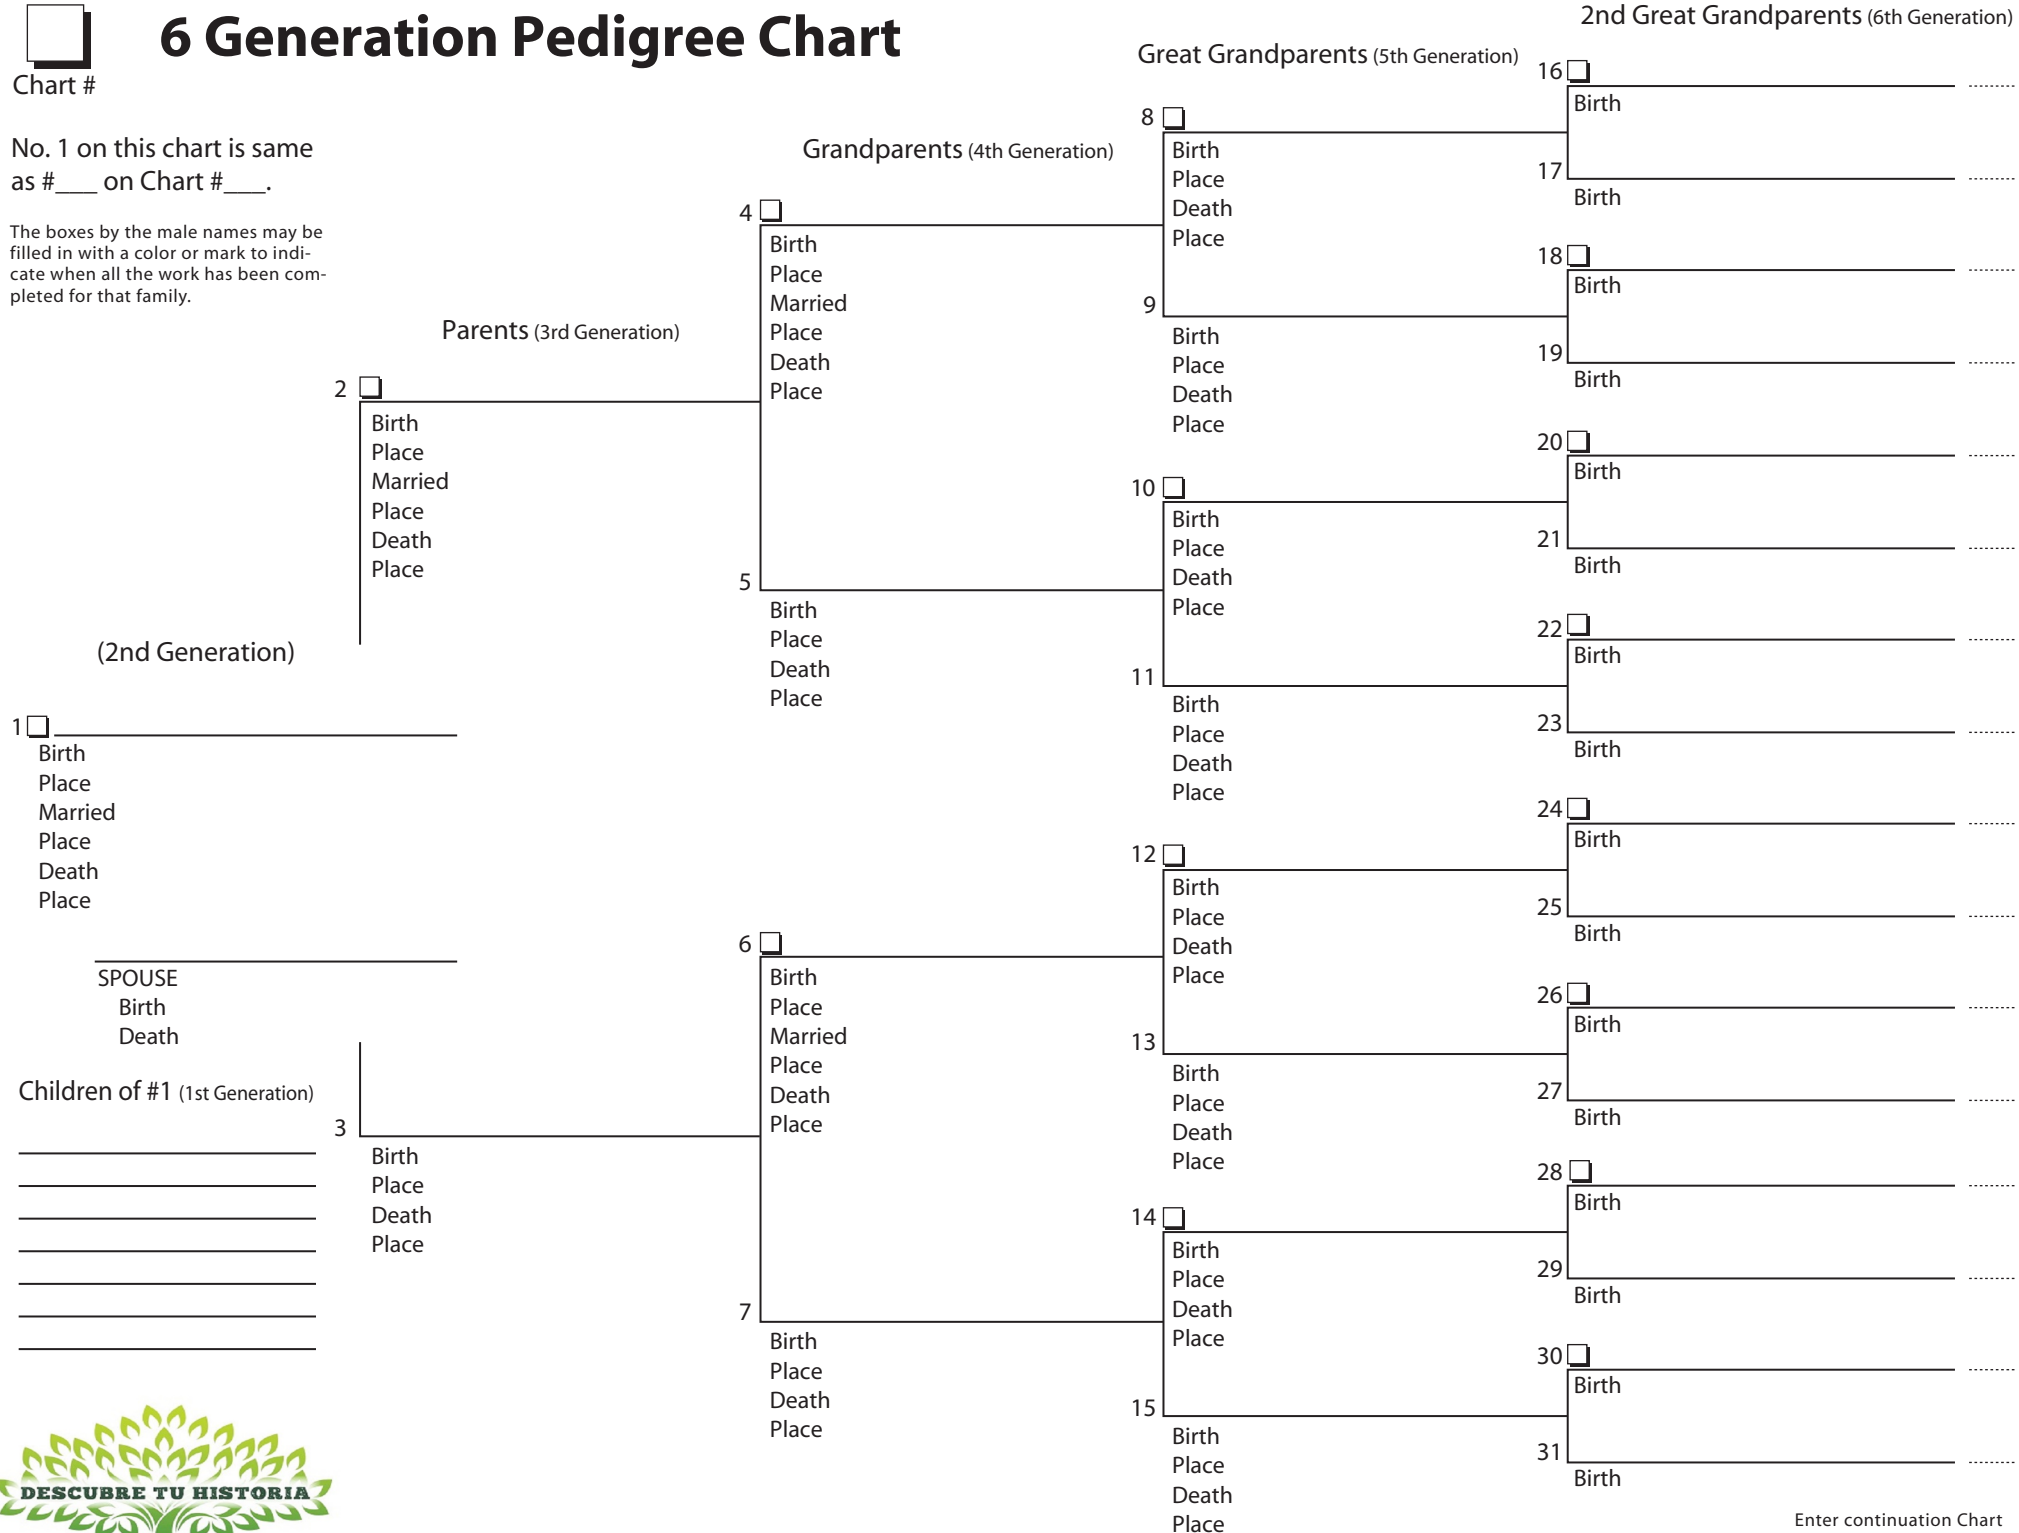

Chart #

6 Generation Pedigree Chart

No. 1 on this chart is same as #___ on Chart #___.

The boxes by the male names may be filled in with a color or mark to indicate when all the work has been completed for that family.

Enter continuation Chart number on dotted line